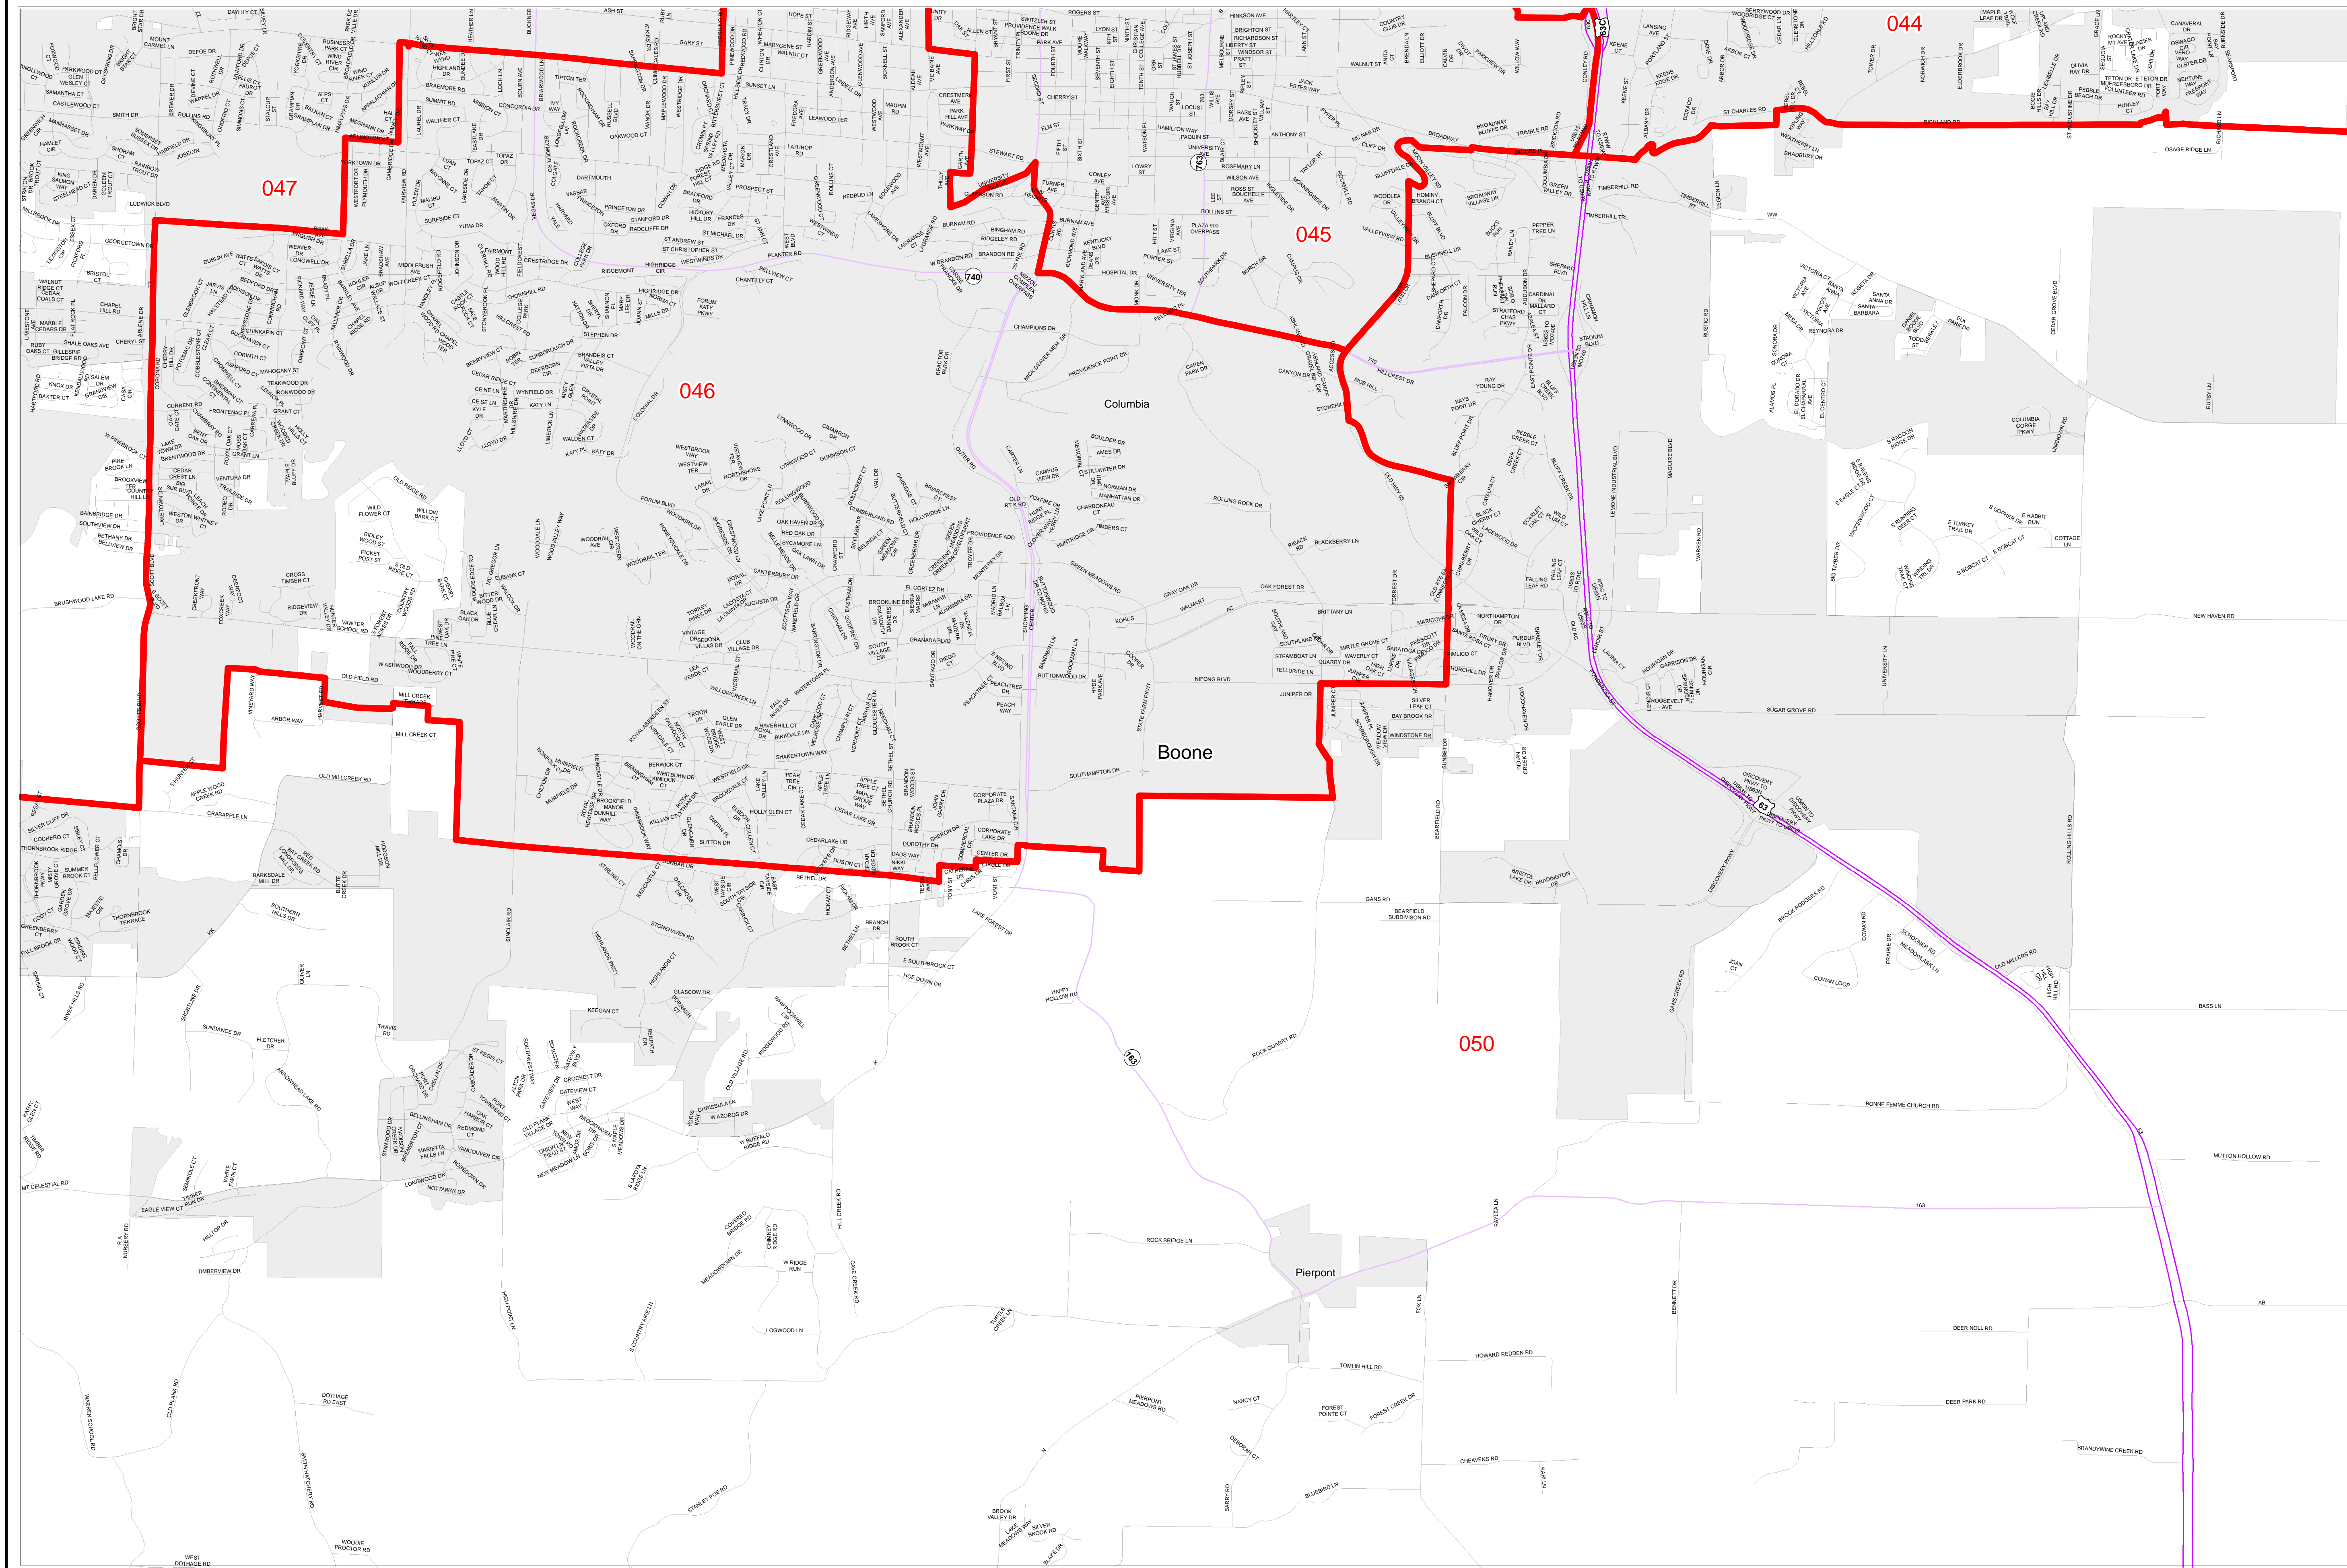

House Apportionment Plan 2011

Missouri Appellate Apportionment Commission